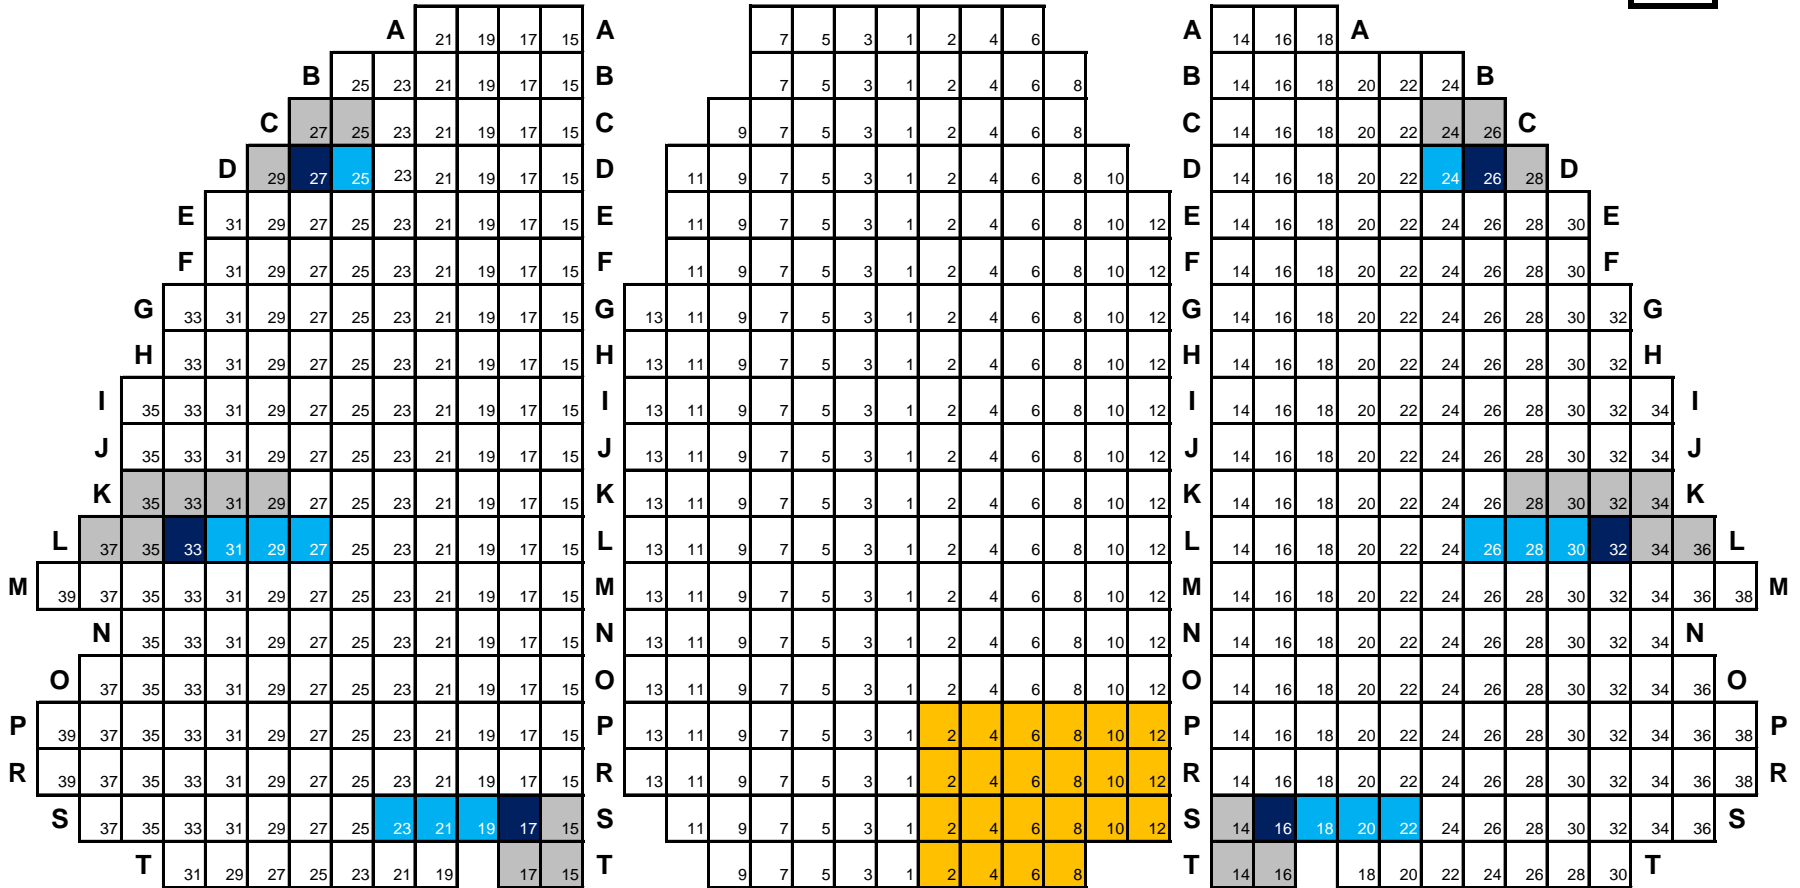

S T A G E

WC lift

LOBERO THEATRE SEATING MAP

191

223

190

- Seats removed to accommodate wheelchair
- Seats sold to the patron in wheelchair
- Seats sold to the companions of the wheelchair patron

S E A T I N G
C A P A C I T Y = 6 0 4

Held for Sound Board